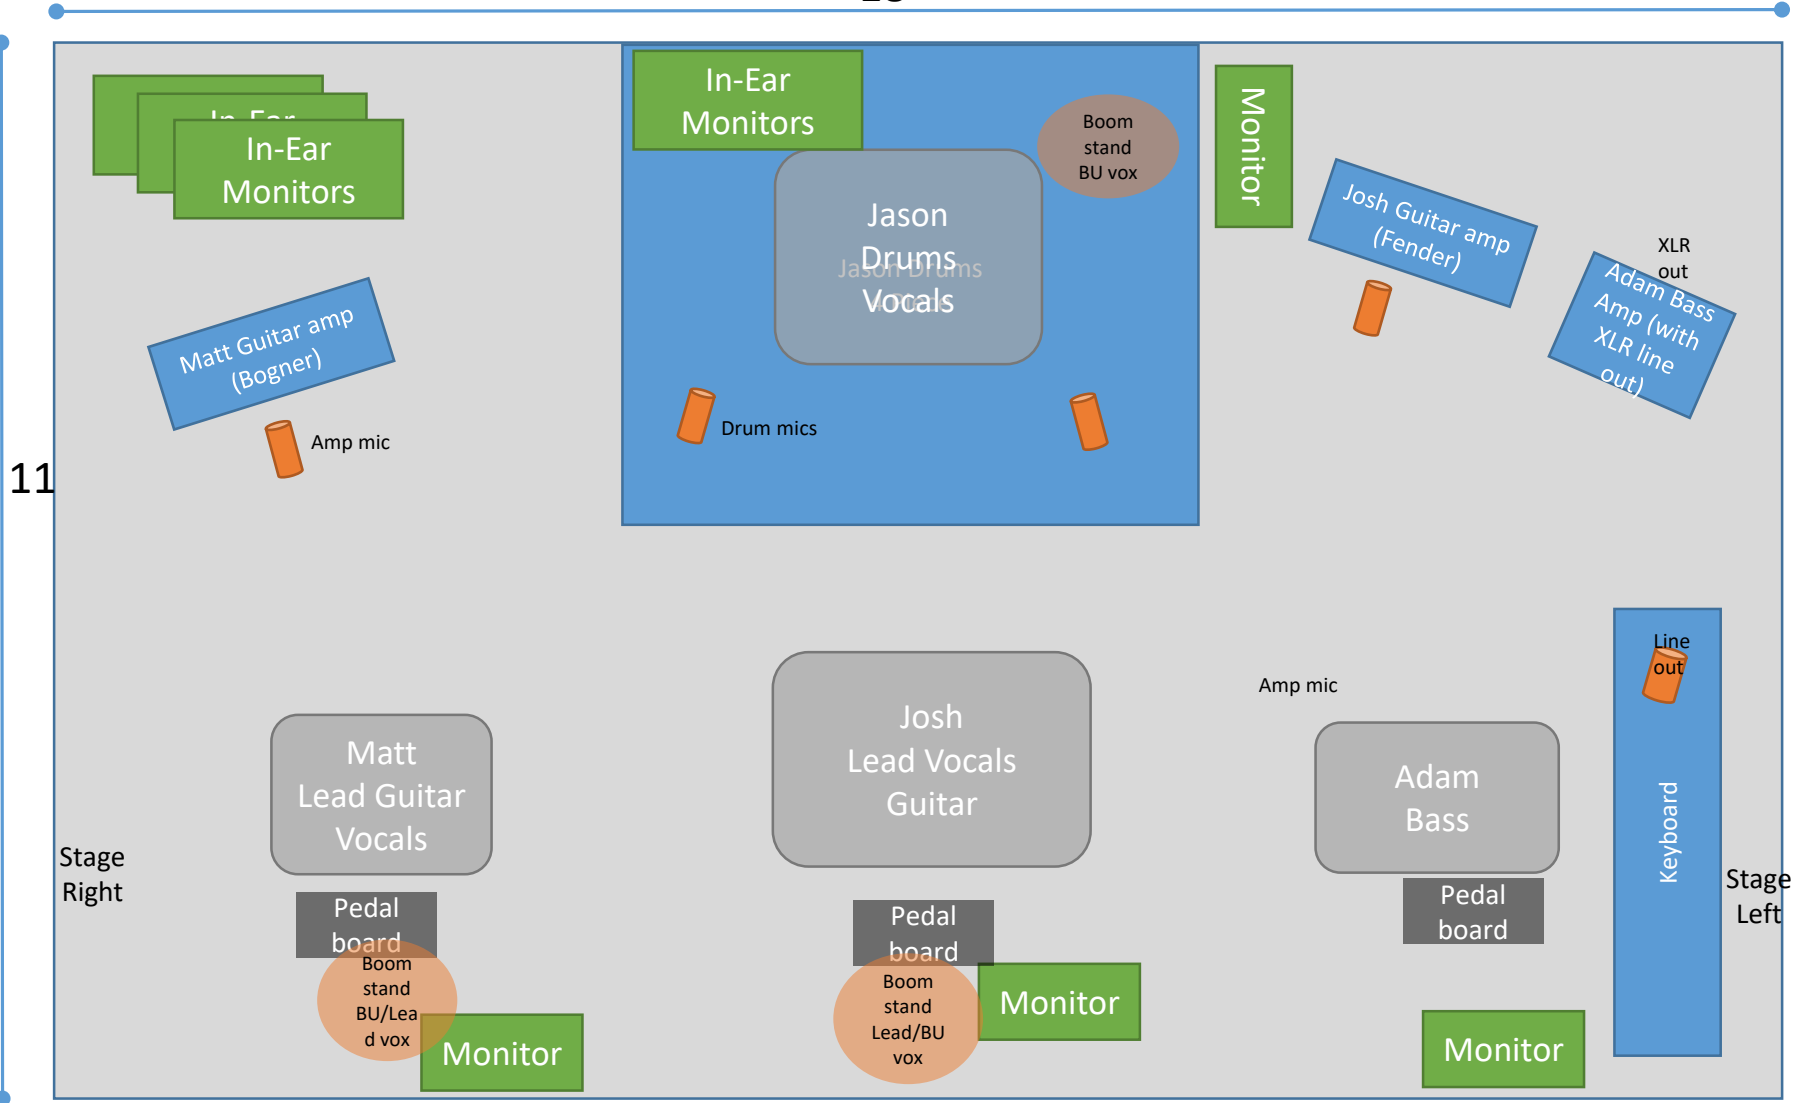

Rear/upstage
18

Front/downstage

1 inch = 2 feet

The Viper Brothers
Input list

Person	Input Source	Input Type
Josh	Rhythm/Lead Guitar Amp (Fender)	Amp mic
Josh	Acoustic Guitar	Direct In
Josh	Lead/BU vocals, Harmonica	Center vocal mic
Matt	Lead/Rhythm Guitar Amp (Bogner)	Amp mic
Matt	BU/Lead vocals	Stage right vocal mic
Matt	Acoustic Guitar	Direct In
Adam	Bass amp	XLR out from bass amp
Adam	Keyboard	Line out
Jason	BU vocals	Upstage (rear) vocal mic
Jason	4-piece drum kit (bass, snare, 2x toms, hi hats, ride cymbal, 3x crash cymbals)	Drum mics (quantity?)

The Viper Brothers
Output list

Person	Output	Input Type
Josh, Adam	In ear monitors (wireless)	XLR (x2)
Matt	In ear monitors (wireless)	¼"
Jason	In ear monitors (wired)	¼"